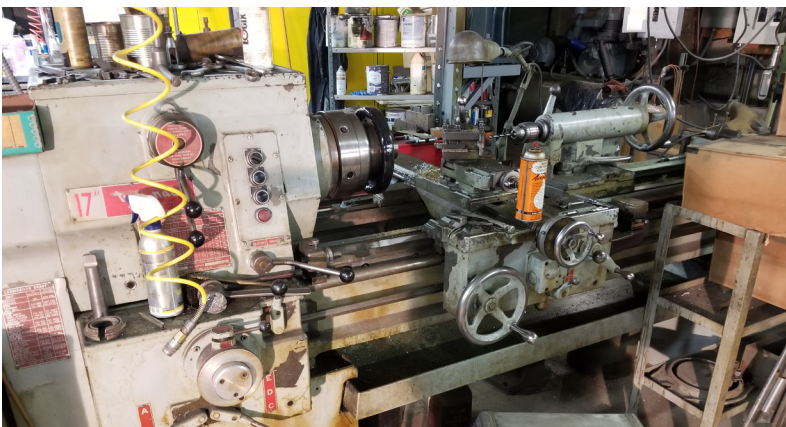

AUCTION

LEADING THE INDUSTRY SINCE 1945

TUESDAY – DECEMBER 17, 2019 – 9:30 AM

Shop Tools – Early Car Parts – Antiques

LOADS OF TOOLING & HARDWARE

Building is sold. Absolute auction, all sells to the highest bidders on location:

6420 PROMLER AVE. NW, NORTH CANTON, OH 44720

Directions: From I-77 take the Portage St. exit east to Whipple, then go south to Dressler and west to Promler and north to auction.

Watch for KIKO signs

Information is believed to be accurate but not guaranteed.

330.455.9357 • kikoauctions.com

TOOLS – CAR PARTS – HARDWARE: Loads of early car parts including Ford Model A, 13 Model A blocks, 2 Ford V8s, Packard parts – Bridgeport milling machine – South Bend 17” metal lathe – Harig Super 612 surface grinder w/w magnetic table – FAM bank power hacksaw – Custom oven w/ ceramic elements, 480V – Kwik Way sand blast cabinet – 2 large polishing grinders – Brown & Sharpe 13 OD tool grinder – Hyster electric forklift – 2 battery chargers – Shop hoist – Log chains – 2 hyd. jacks – 12’ stepladder – Pallet jacks – Echo 4600 generator – Delco Cleaning Systems hot water pressure washer – Pneumatic greaser – Workbenches – Hardware organizers – Metal cabinets – Machinist tools – Aluminum & brass stock – Paint cabinets – Woodworking tools – Early car trunks – Hand tools – Loads of hardware – Pedestal fans – Etc.

TRAILER: Tandem-axle utility trailer.

ANTIQUES: Clark & Sinclair gas globes – Oil cans – Old road signs – Ford sign – Oil fillers – Kl can – Early radio – Old bells – Typewriter – Lg. steam whistle – Stop light - & more, anything may turn up!